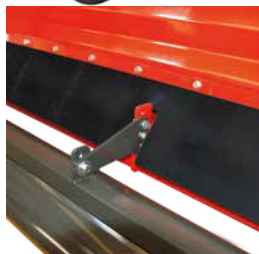

ACCESSORIES

Skids with lower plate

Fixed front wheels

Central reinforcement roller

Rear turning wheels 155 / 70 R13

Rear turning wheels 205 / 70 R15

Rear turning wheels 10.0 / 75 R13,5

VIGOLO Srl Unipersonale